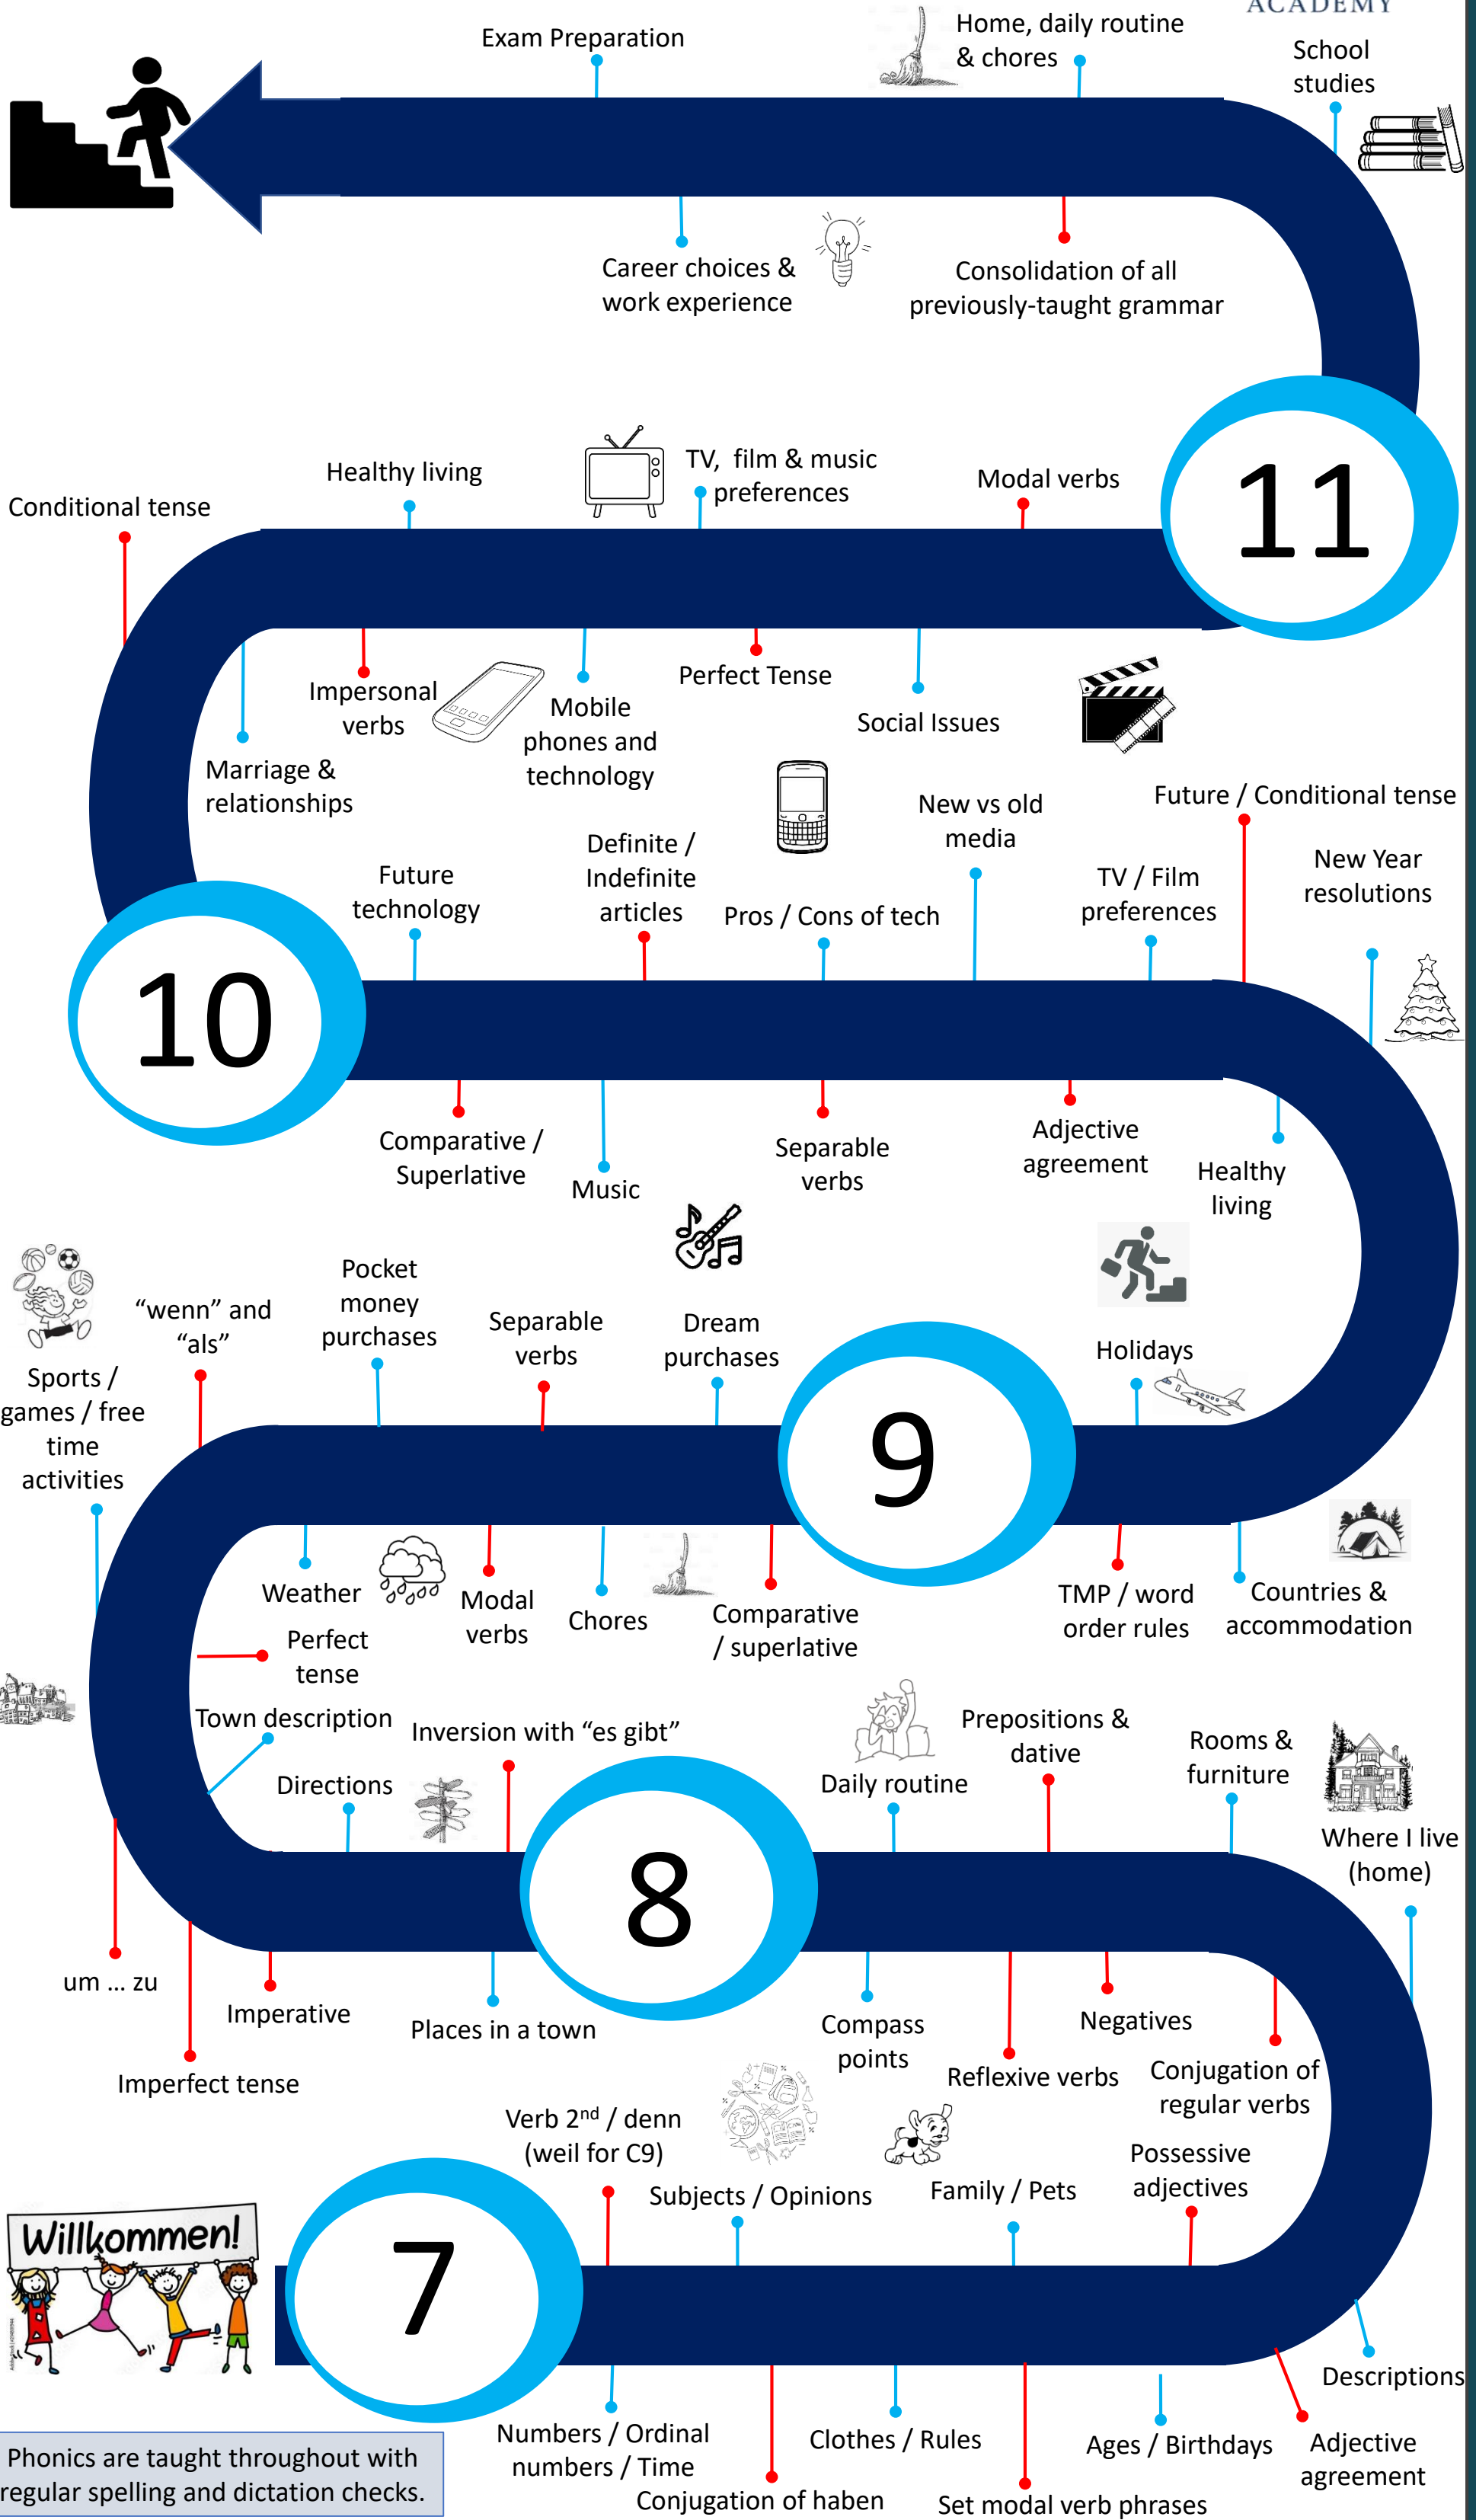

The Learning Journey through German

KINGSBURY GREEN
ACADEMY

Topics in Year 11 may vary according to gaps in knowledge highlighted by mock exams

Phonics are taught throughout with regular spelling and dictation checks.